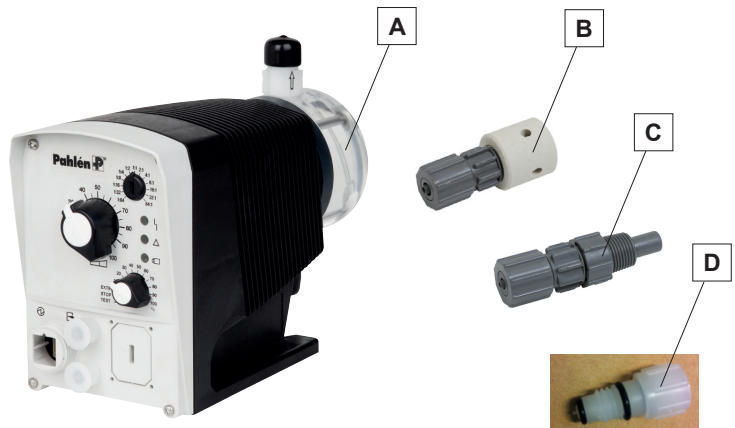

SVENSKA

SVENSKA

* Ingår i Repsats

Dosing pump BETA - Spare parts

Current models (light gray)

Item No.	Type	Connection
413330*	Beta/4B 0400	6x4 mm
413331	Beta/4B 0402	12x6 mm
413332	Beta/4B 0408	12x6 mm
413333	Beta/4B 0220	12x9 mm
413334	Beta/5B 0232	12x6 mm

* This is a flocculation pump

Description		Beta/4B 0400	Beta/4B 0402	Beta/4B 0408	Beta/4B 0220	Beta/5B 0232	Item No.
—	Repair kit Contains: Diaphragm, Suction valve, Pressure valve, 2 valve balls, O-rings and Connection set.	●					631600
			●				631601
				●			631602
					●		631603
						●	631604
A	Liquid end NPE	●					631605
			●				631606
				●			631607
					●		631608
						●	631609
B	Foot valve			6x4 mm			41335
				8x5 mm			41336
				12x6 mm			41338
				12x9 mm			41337
C	Injection valve			6x4 mm			41340
				8x5 mm			41341
				12x6 mm			41343
				12x9 mm			41342
D	Venting valve	●	●	●	●	●	413953
—	Connection kit: (for 2 pcs of connections with different size) Contains: hose sleeves, clamping rings, cover nut and seals			6x4 mm (PCE)			413191
				6x4 mm (PVT)			413191-01
				8x5 mm (PCE)			413192
				12x9 mm (PCE)			413193
				12x6 mm (PCE)			413194
				12x6 mm (PVT)			413194-01
—	Suction hose PVC			6x4 mm			41355
				8x5 mm			41356
				12x9 mm			41357
—	Dosing hose PE			/ meter	6x4 mm		41360
				4 m / reel	8x5 mm		634350
				25 m / reel	8x5 mm		634351
				50 m / reel	8x5 mm		634352
				/ meter	12x9 mm		41362
—	Dosing- / Suction hose PVC, armored			25 m / reel	12x6 mm		41363-25