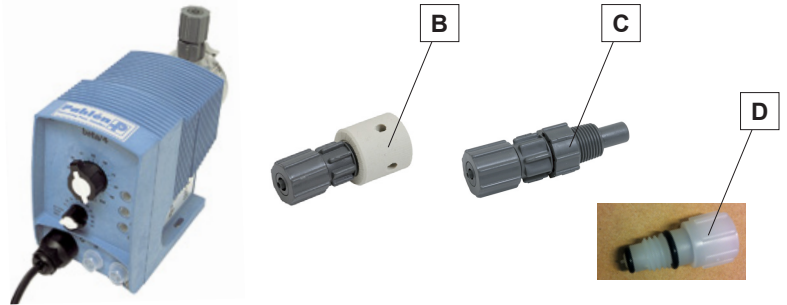

* This is a flocculation pump

Description		Beta/4A 1000	Beta/4A 1602	Beta/4A 0708	Beta/4A 0220	Beta/5A 0232	Item No.	Note	
A	Liquid end 	PPE	●				413881	CLOSING SALE	
		NPE	●				413882	CLOSING SALE	
		NPE		●				413891	CLOSING SALE
		NPE			●			413901	CLOSING SALE
		NPE				●		413921	CLOSING SALE
		NPE					●	413934	EXPIRED
—	Repair kit Contains: Diaphragm, Suction valve, Pressure valve, 2 valve balls, O-rings and Connection set.	●					413802	CLOSING SALE	
			●				413812	CLOSING SALE	
				●			413822	CLOSING SALE	
					●		413852	CLOSING SALE	
						●	413862	CLOSING SALE	
—	Connection kit: (for 2 pcs of connection with different size) Contains: hose sleeves, clamping rings, cover nut and seals	6x4 mm (PCE)					413191		
		6x4 mm (PVT)					413191-01		
		8x5 mm (PCE)					413192		
		12x9 mm (PCE)					413193		
		12x6 mm (PCE)					413194		
		12x6 mm (PVT)					413194-01		
—	Connection suction side*	●	●				413833	CLOSING SALE	
				●	●	●	413834	CLOSING SALE	
—	Connection pressure side*	●	●				413831	CLOSING SALE	
				●	●	●	413851	CLOSING SALE	
D	Venting valve	●	●	●	●	●	413953		
—	PCB control				●		4131720	CLOSING SALE	
—	Membrane*	30x5,0-M5	●				413943	CLOSING SALE	
		35x11,5-M5		●			413944	CLOSING SALE	
		46x21,5-M5			●		413945	CLOSING SALE	
		77x33,5-M5				●	413946	CLOSING SALE	
		91x46-M5					●	413947	CLOSING SALE
—	O-ring (venting)	●	●	●	●	●	413952	CLOSING SALE	
—	Sealing kit*	●	●				414143	EXPIRED	
				●	●	●	414163	CLOSING SALE	
—	Pipe (venting)	●	●	●	●	●	413951	CLOSING SALE	
—	Wheel (venting)	●	●	●	●	●	413950	CLOSING SALE	
B	Foot valve	See the list over current models							
C	Injection valve	See the list over current models							
—	Dosing hose PE	See the list over current models							
—	Suction hose PVC	See the list over current models							
—	Dosing -/Suction hose PVC, armored	See the list over current models							